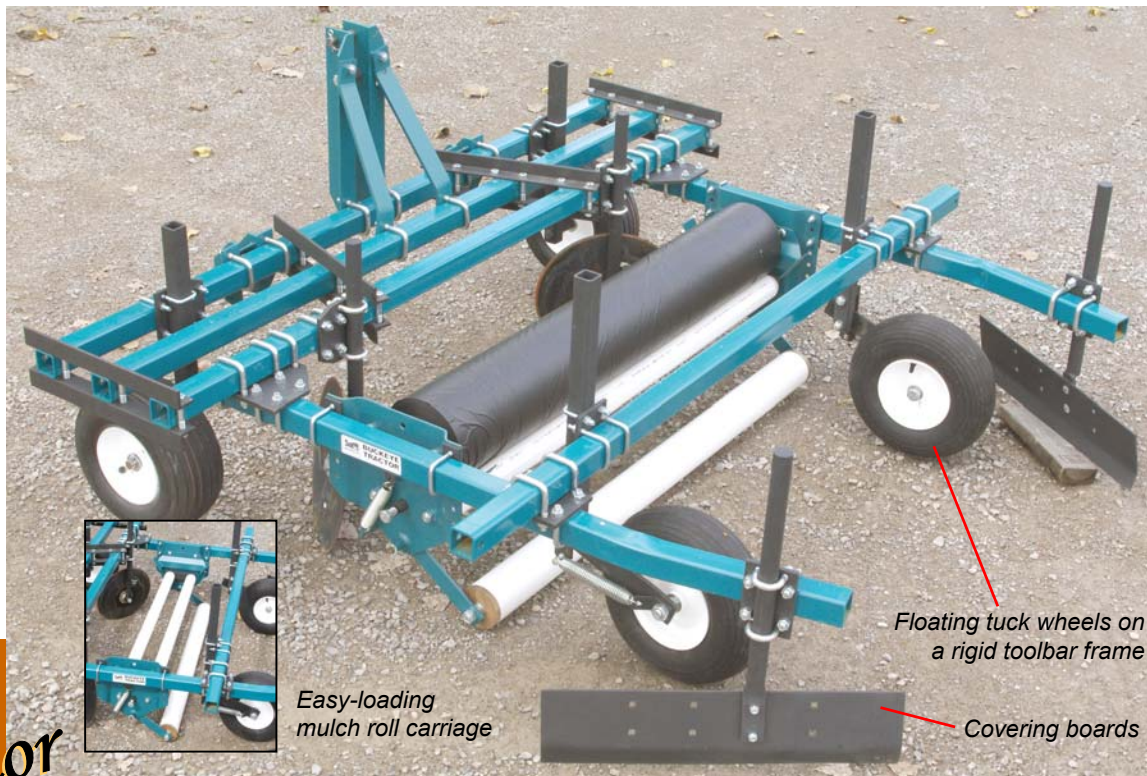

MODEL 1723

MULCH LAYER

Junior

model for 25-35 HP compact tractors

Full-featured small farm layer

Adjustable mulch width

Use on flat-land or raised beds already made

Model 1723 lays plastic straight and tight like all our exceptional layers but built for lower speeds or short rows for smaller fresh-market farms. Compared to Model 2133, the compact frame, 2" carriage rollers, rigid toolbar frame and covering boards offers a scaled-down machine for a scaled-down budget.

- Category-1 Hitch
- 2" square toolbars
- Adjustable 3 to 4-1/2-ft mulch width
- Wide frame for 5-ft mulch also available

Full line of Drip Tape Applicator attachments

Optional covering disks - may be preferred for raised-bed applications

Also optional row markers & rear shields