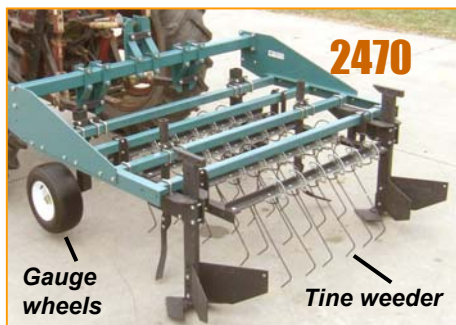

# TOOLBAR CULTIVATORS

**Precision cultivation on raised beds**

**Versatile & rugged toolbar frame**

**Fully adjustable to match your row system**

**Many tillage attachments to choose from**  
*plus know-how*

- 2" or 2-1/2" square toolbars
- 3, 4 or 5-bar toolbar frames
- Category-1 and Category-2 models

*Open-center hitch allows free adjustment of tillage tools without interference from hitch parts*