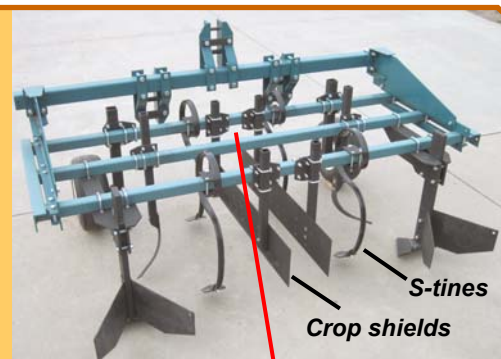

# TOOLBAR CULTIVATORS

**Precision cultivation on raised beds**

**Versatile & rugged toolbar frame**

**Fully adjustable to match your row system**

**Many tillage attachments to choose from**  
*plus know-how*

- 2" or 2-1/2" square toolbars
- 3, 4 or 5-bar toolbar frames
- Category-1 and Category-2 models

*Open-center hitch allows free adjustment of tillage tools without interference from hitch parts*